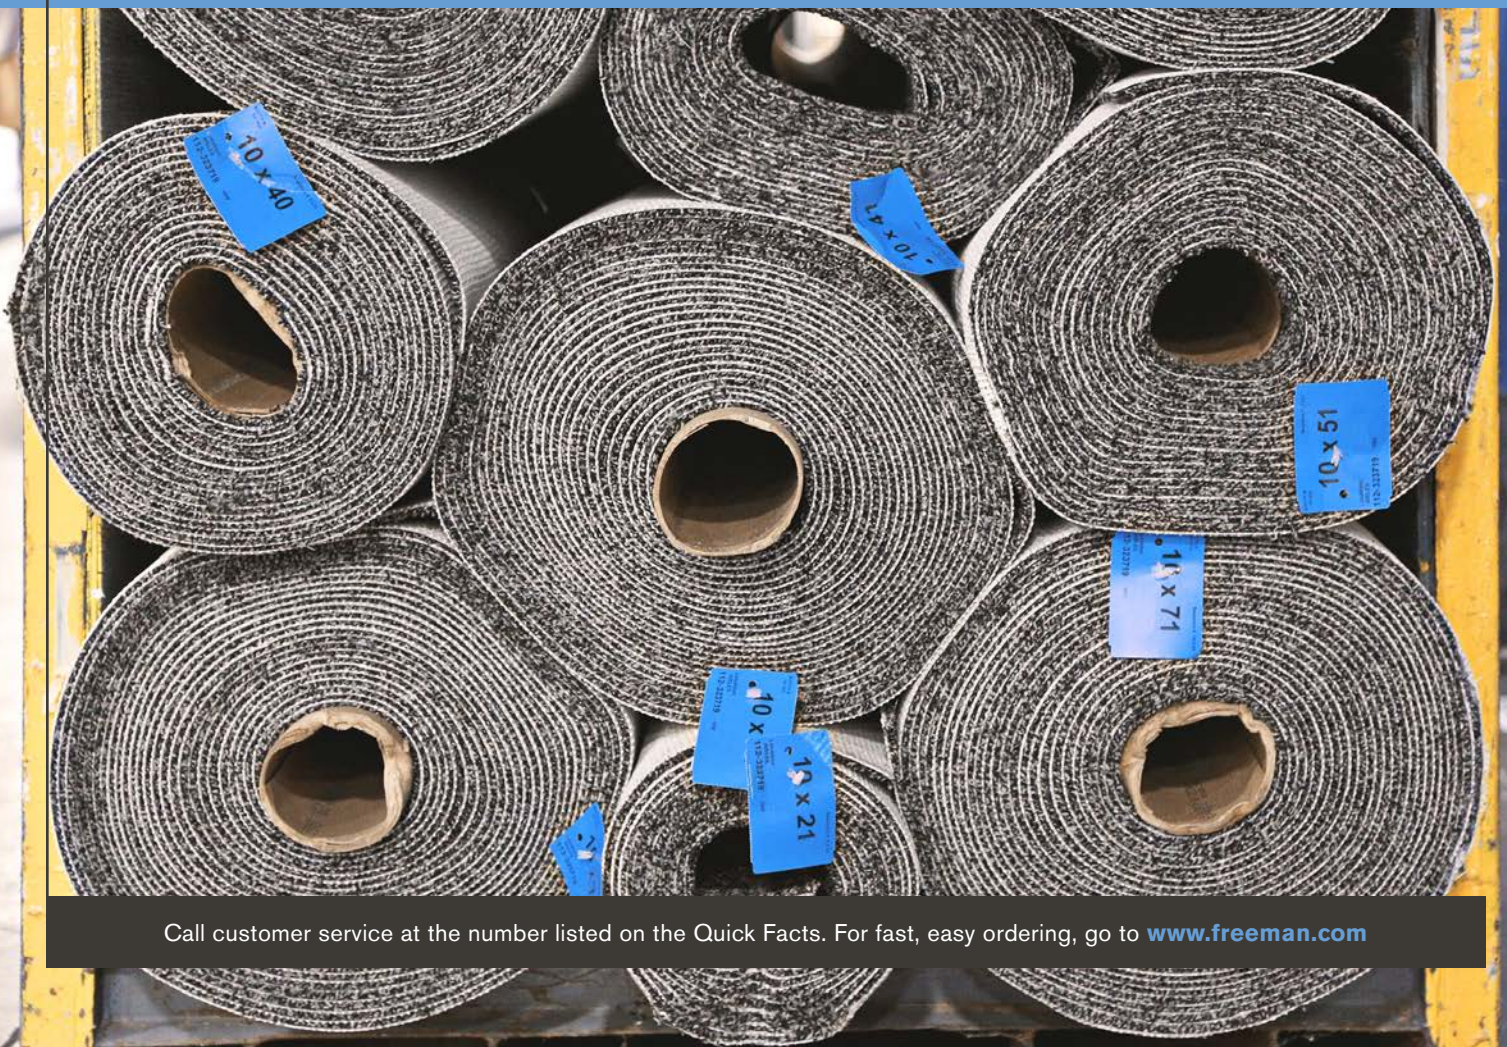

FROM THE GROUND UP

.....

Engage your audience from the moment they set foot in your exhibit with Freeman's custom carpets. Our colorfast carpeting boasts a consistent shade every time and the padding exceeds industry standards, ensuring that you'll be floored by the quality. Freeman's custom options include borders, patterns and logo applications in both our classic and prestige carpeting lines.

- Colorfast carpet technology guarantees a uniform and professional look throughout the life of your exhibit
- Diverse customization options guarantee the fulfillment of your brand standards
- All carpet and padding is manufactured with recycled material
- Rental prices are all-inclusive so there are never hidden charges for material handling or pickup

Call customer service at the number listed on the Quick Facts. For fast, easy ordering, go to www.freeman.com

PRESTIGE CARPET

Freeman's prestige carpet combines plush comfort with durable soil and stain resistance, perfect for high-traffic areas. Five popular colors are available in a luxurious 40-ounce weight and all nine designer colors are available in a 28-ounce weight.

Freeman's prestige carpet packages include new 10-foot-wide carpet, delivery, Visqueen covering, installation, carpet tape, carpet removal and all carpet material handling fees. Price includes environmentally friendly disposal of carpet after usage. Foam carpet padding is available for a minimal fee. If you have a large order, please contact us to see if volume discounts may apply.